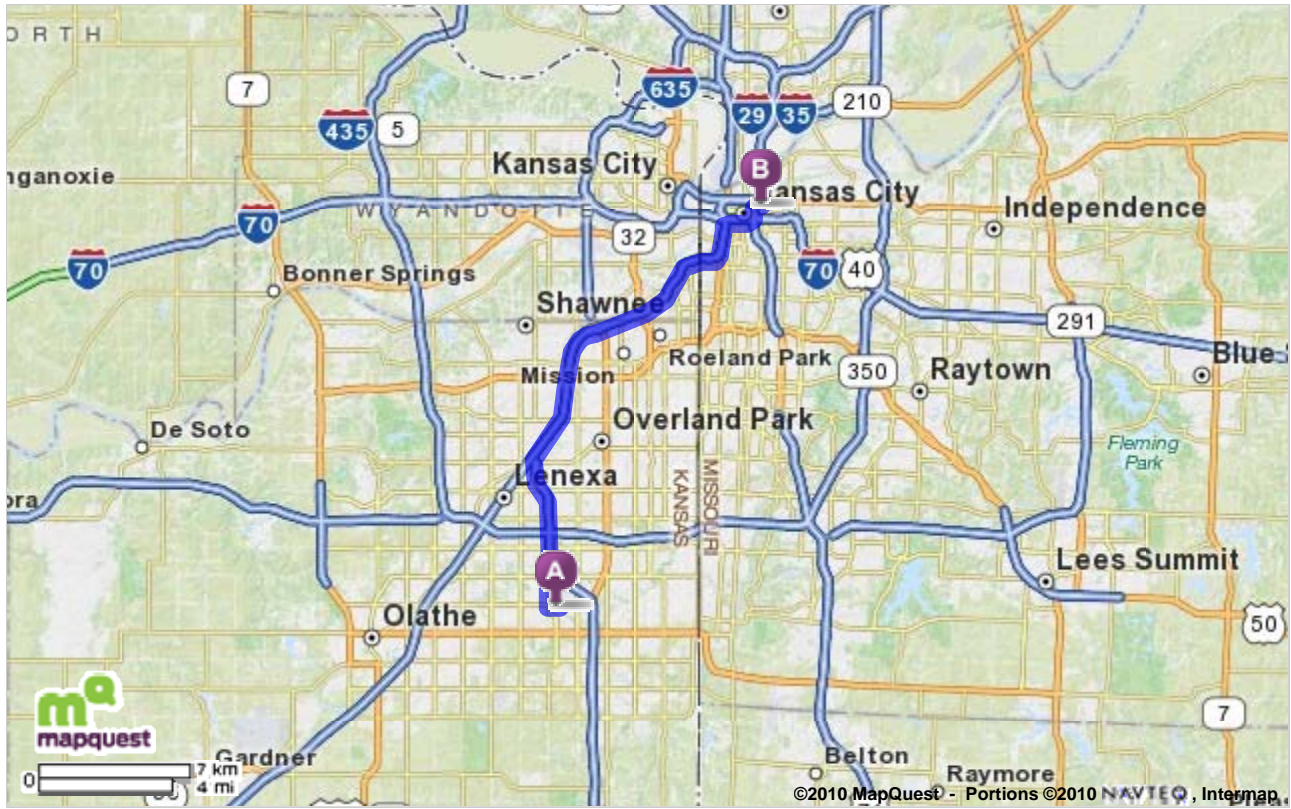

[All rights reserved. Use subject to License/Copyright](#)

Directions and maps are informational only. We make no warranties on the accuracy of their content, road conditions or route usability or expeditiousness. You assume all risk of use. MapQuest and its suppliers shall not be liable to you for any loss or delay resulting from your use of MapQuest. Your use of MapQuest means you agree to our [Terms of Use](#)